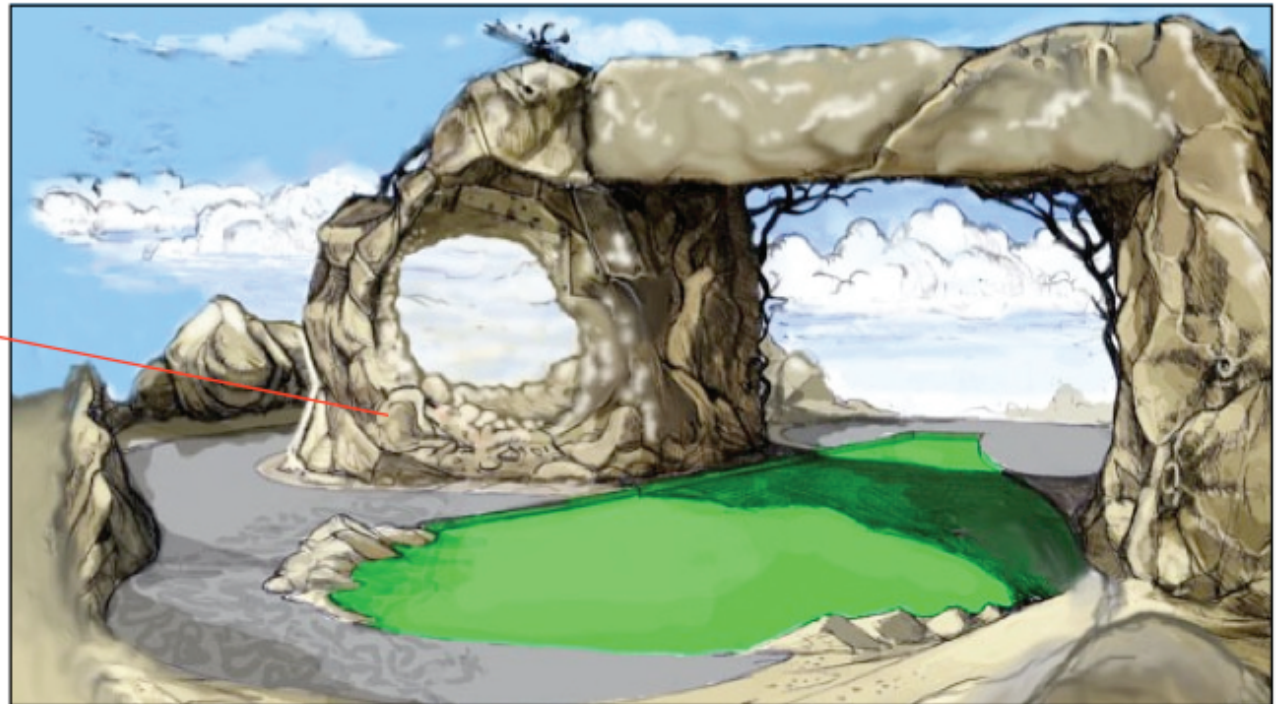

Proposed Schematic View-18 Hole Dinosaur Adventure Golf.

DRAFT

Proposed Adventure Golf ROCKWORK ARCH Example-Lightwater Valley-2015.

DRAFT

Project Number: 001	Drawing Number:004	Revisions: None
Project Name: JURASSIC AG.	Drawing Name	
Drawn By: TG	Checked By: TG	
Client: Lightwater Valley	Scale: NTS.	